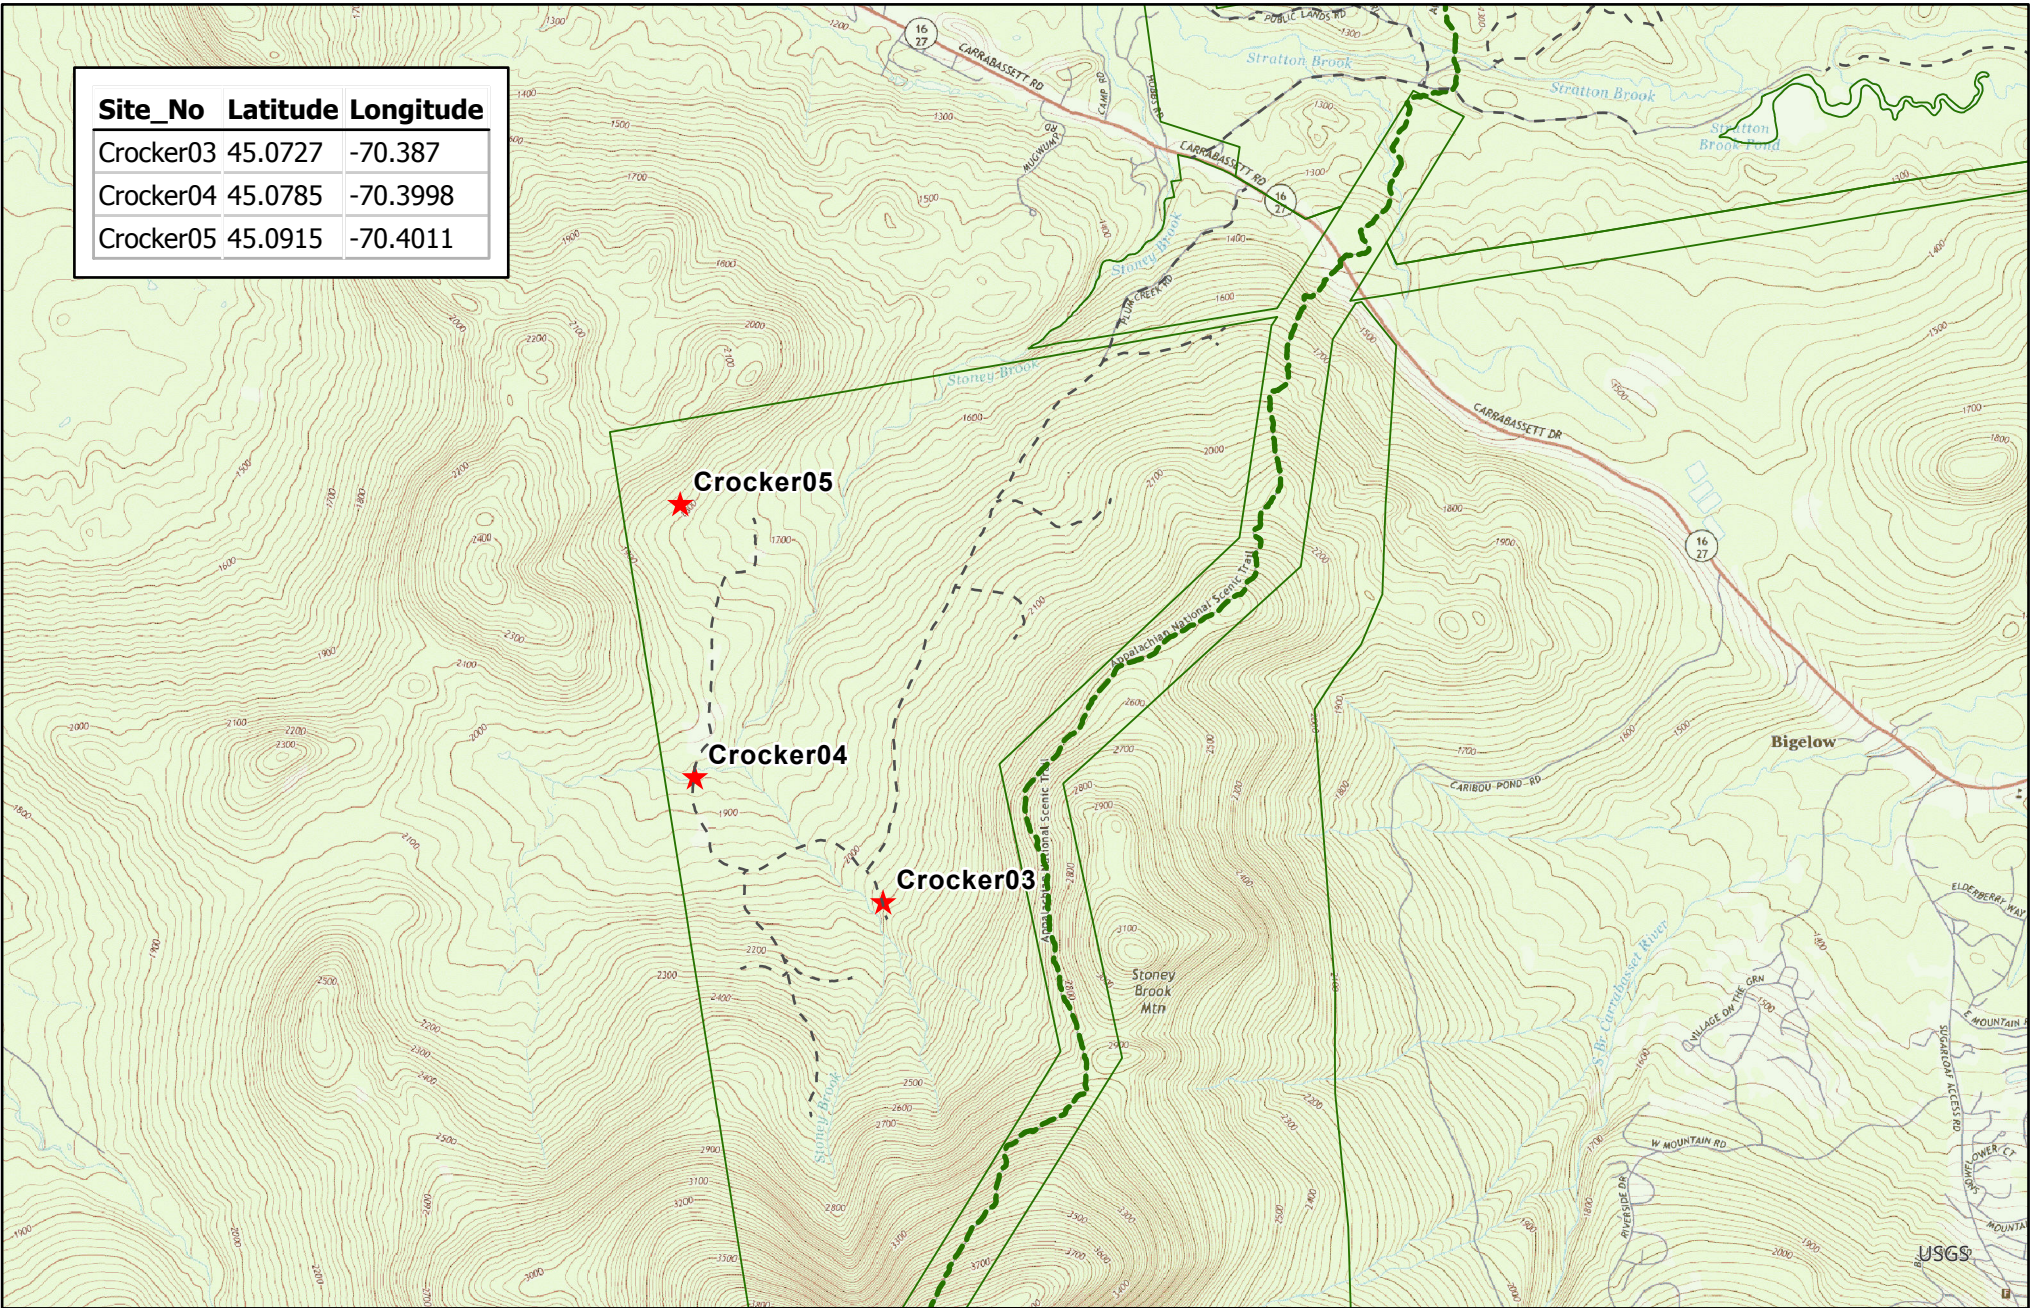

Site_No	Latitude	Longitude
Crocker03	45.0727	-70.387
Crocker04	45.0785	-70.3998
Crocker05	45.0915	-70.4011

Scale 1:40,000

Crocker Bear Bait Sites
Bureau of Parks and Lands

Not a Survey, For Management purposes only.