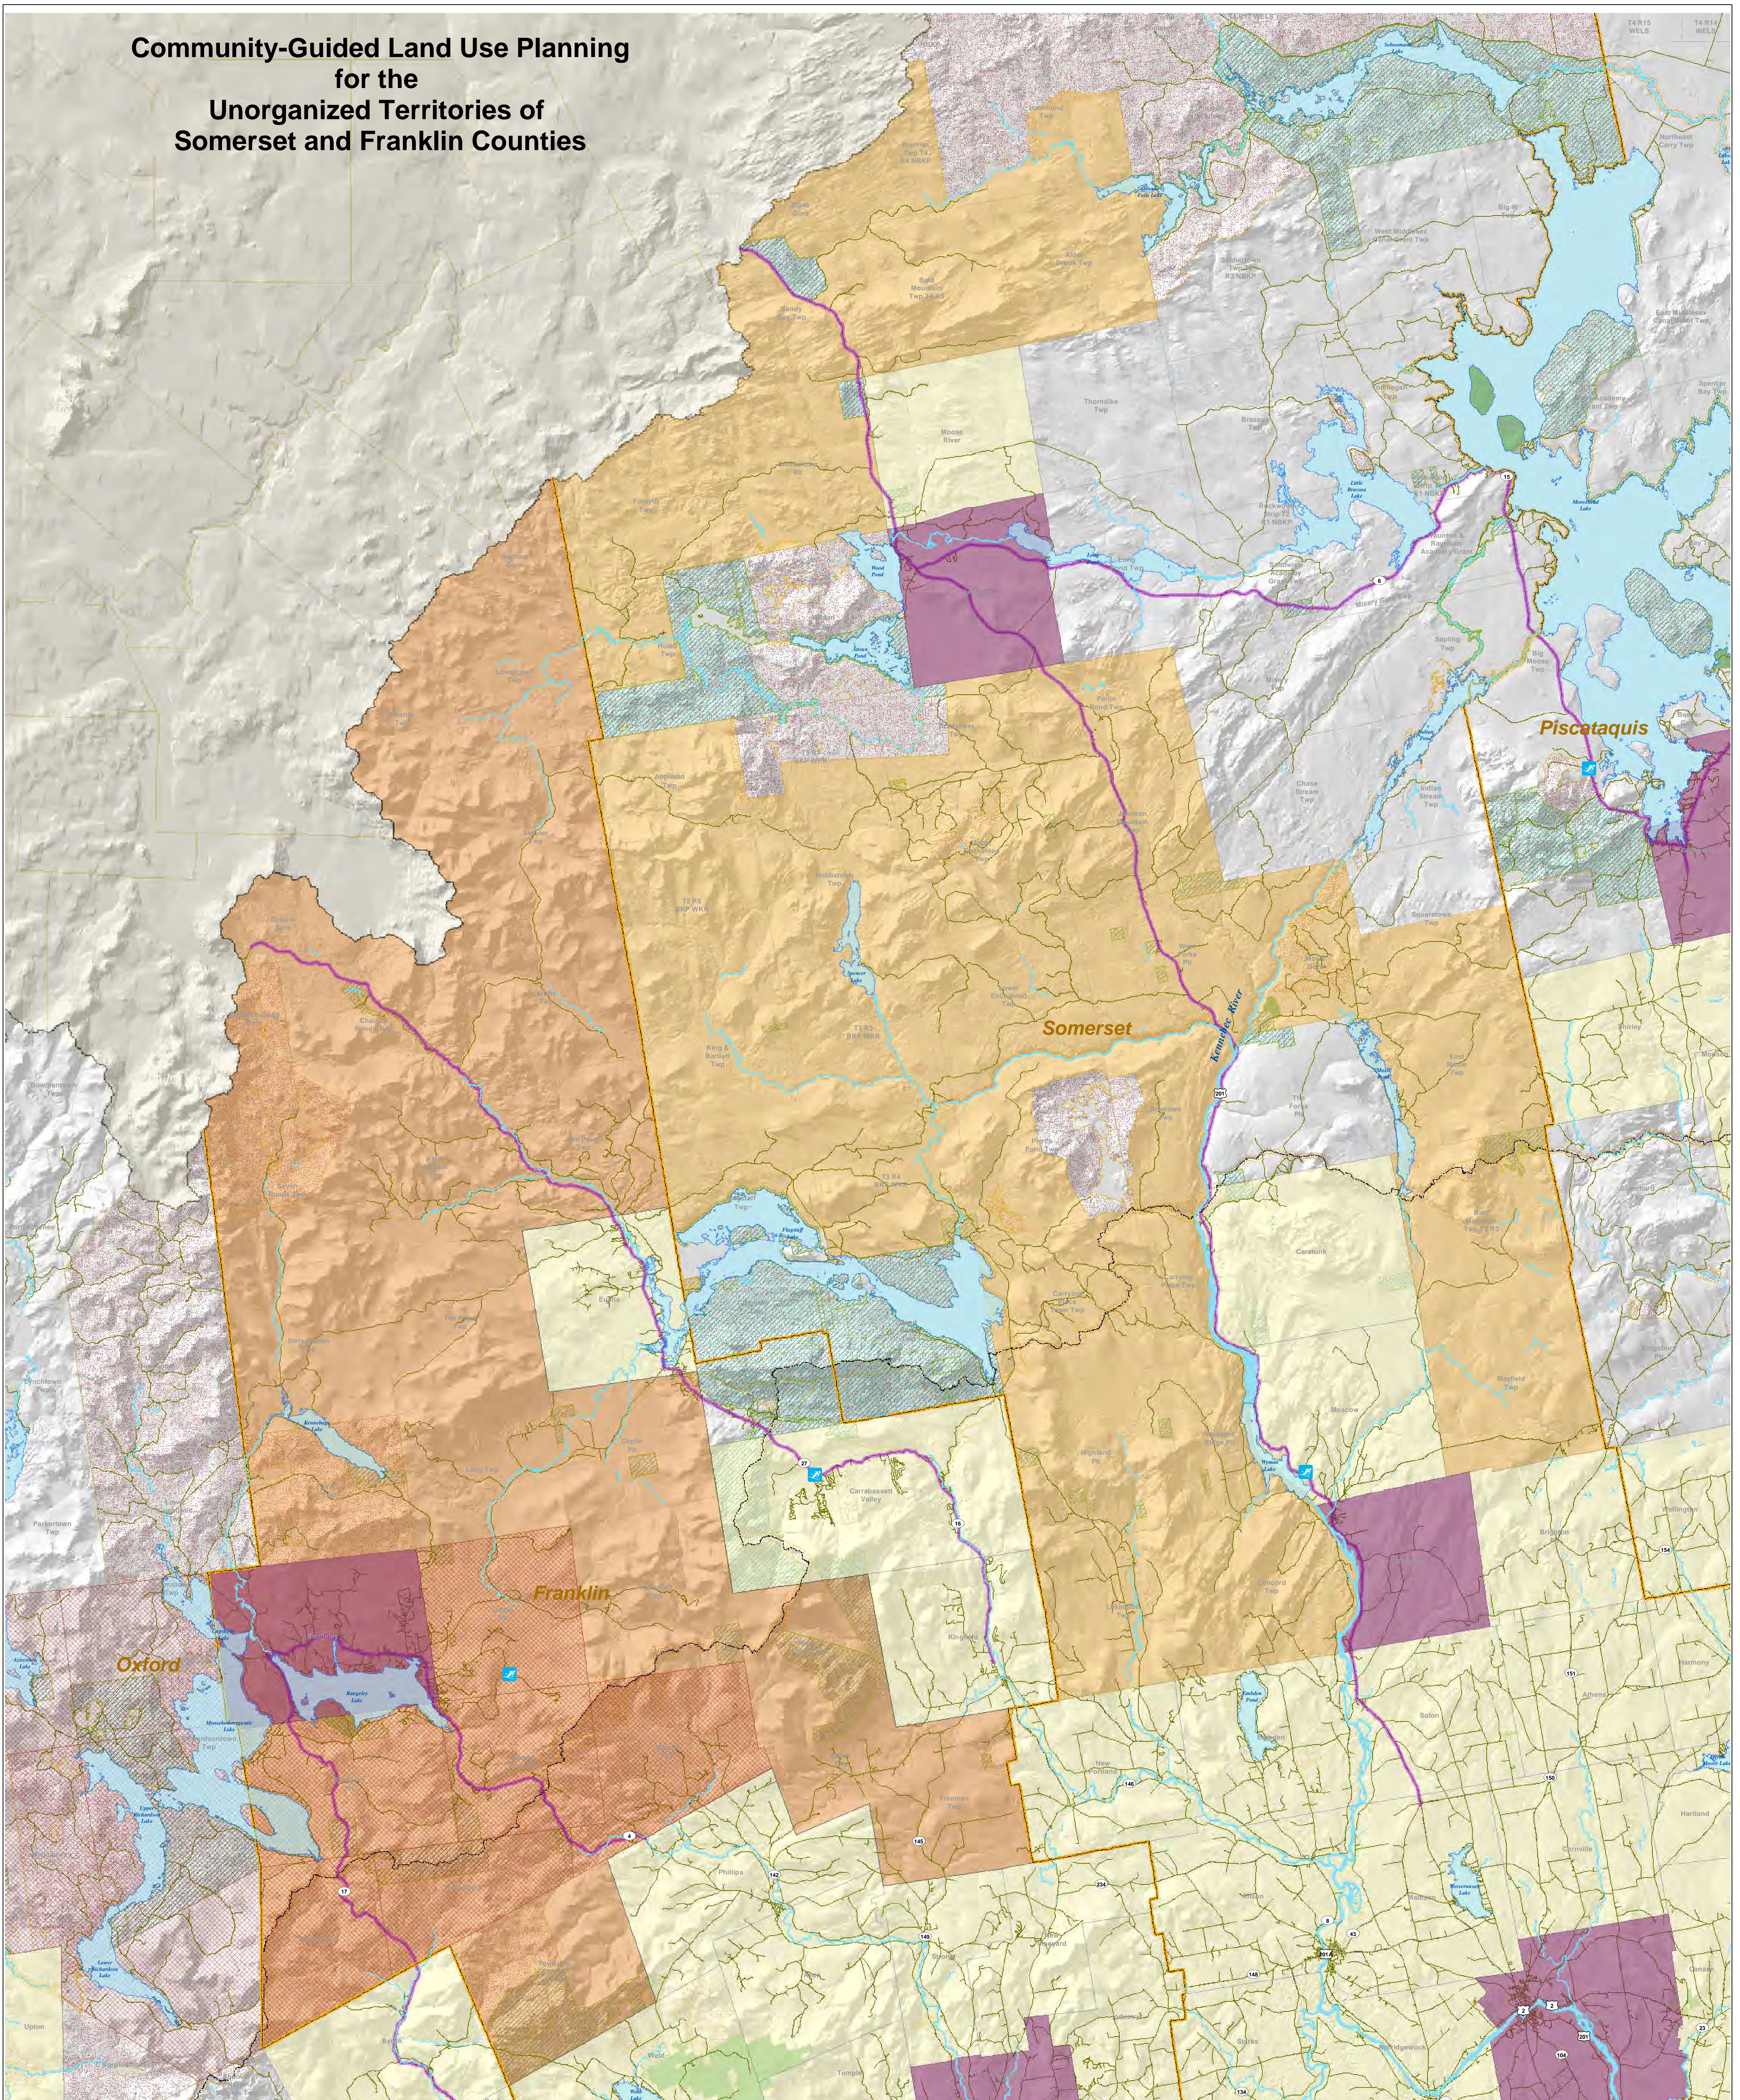

Community-Guided Land Use Planning for the Unorganized Territories of Somerset and Franklin Counties

- | | | |
|-------------------|---------------------|-----------------------|
| Unorganized Towns | Appalachian Trail | State Parks |
| Organized Towns | MEDOT Scenic Byways | Public Reserved Lands |
| County Lines | SCEDC_KVCOG | Conserved Lands |
| Ski Areas | AVCOG | |

Source: DACF, USGS, MEGIS, DOT

June 23, 2014

Community-Guided Land Use Planning for the Unorganized Territories of Somerset and Franklin Counties

- | | | |
|-------------------|---------------------|-----------------------|
| Unorganized Towns | Appalachian Trail | State Parks |
| Organized Towns | MEDOT Scenic Byways | Public Reserved Lands |
| County Lines | SCEDC_KVCOG | Conserved Lands |
| Ski Areas | AVCOG | Service Centers |

Source: DACF, USGS, MEGIS, DOT

June 23, 2014

Community-Guided Land Use Planning for the Unorganized Territories of Somerset and Franklin Counties

- | | | | |
|-------------------|---------------------|-----------------------|---------------------------|
| Unorganized Towns | Appalachian Trail | State Parks | Service Centers |
| Organized Towns | MEDOT Scenic Byways | Public Reserved Lands | Prospectively Zoned Areas |
| County Lines | SCEDC_KVCOG | Conserved Lands | |
| Ski Areas | AVCOG | | |

Source: DACF, USGS, MEGIS, DOT

June 24, 2014

Community-Guided Land Use Planning for the Unorganized Territories of Somerset and Franklin Counties

- | | | | |
|-------------------|---------------------|-----------------------|---------------------------|
| Unorganized Towns | Appalachian Trail | State Parks | Service Centers |
| Organized Towns | MEDOT Scenic Byways | Public Reserved Lands | Prospectively Zoned Areas |
| County Lines | SCEDC_KVCOG | Conserved Lands | |
| Ski Areas | AVCOG | | |