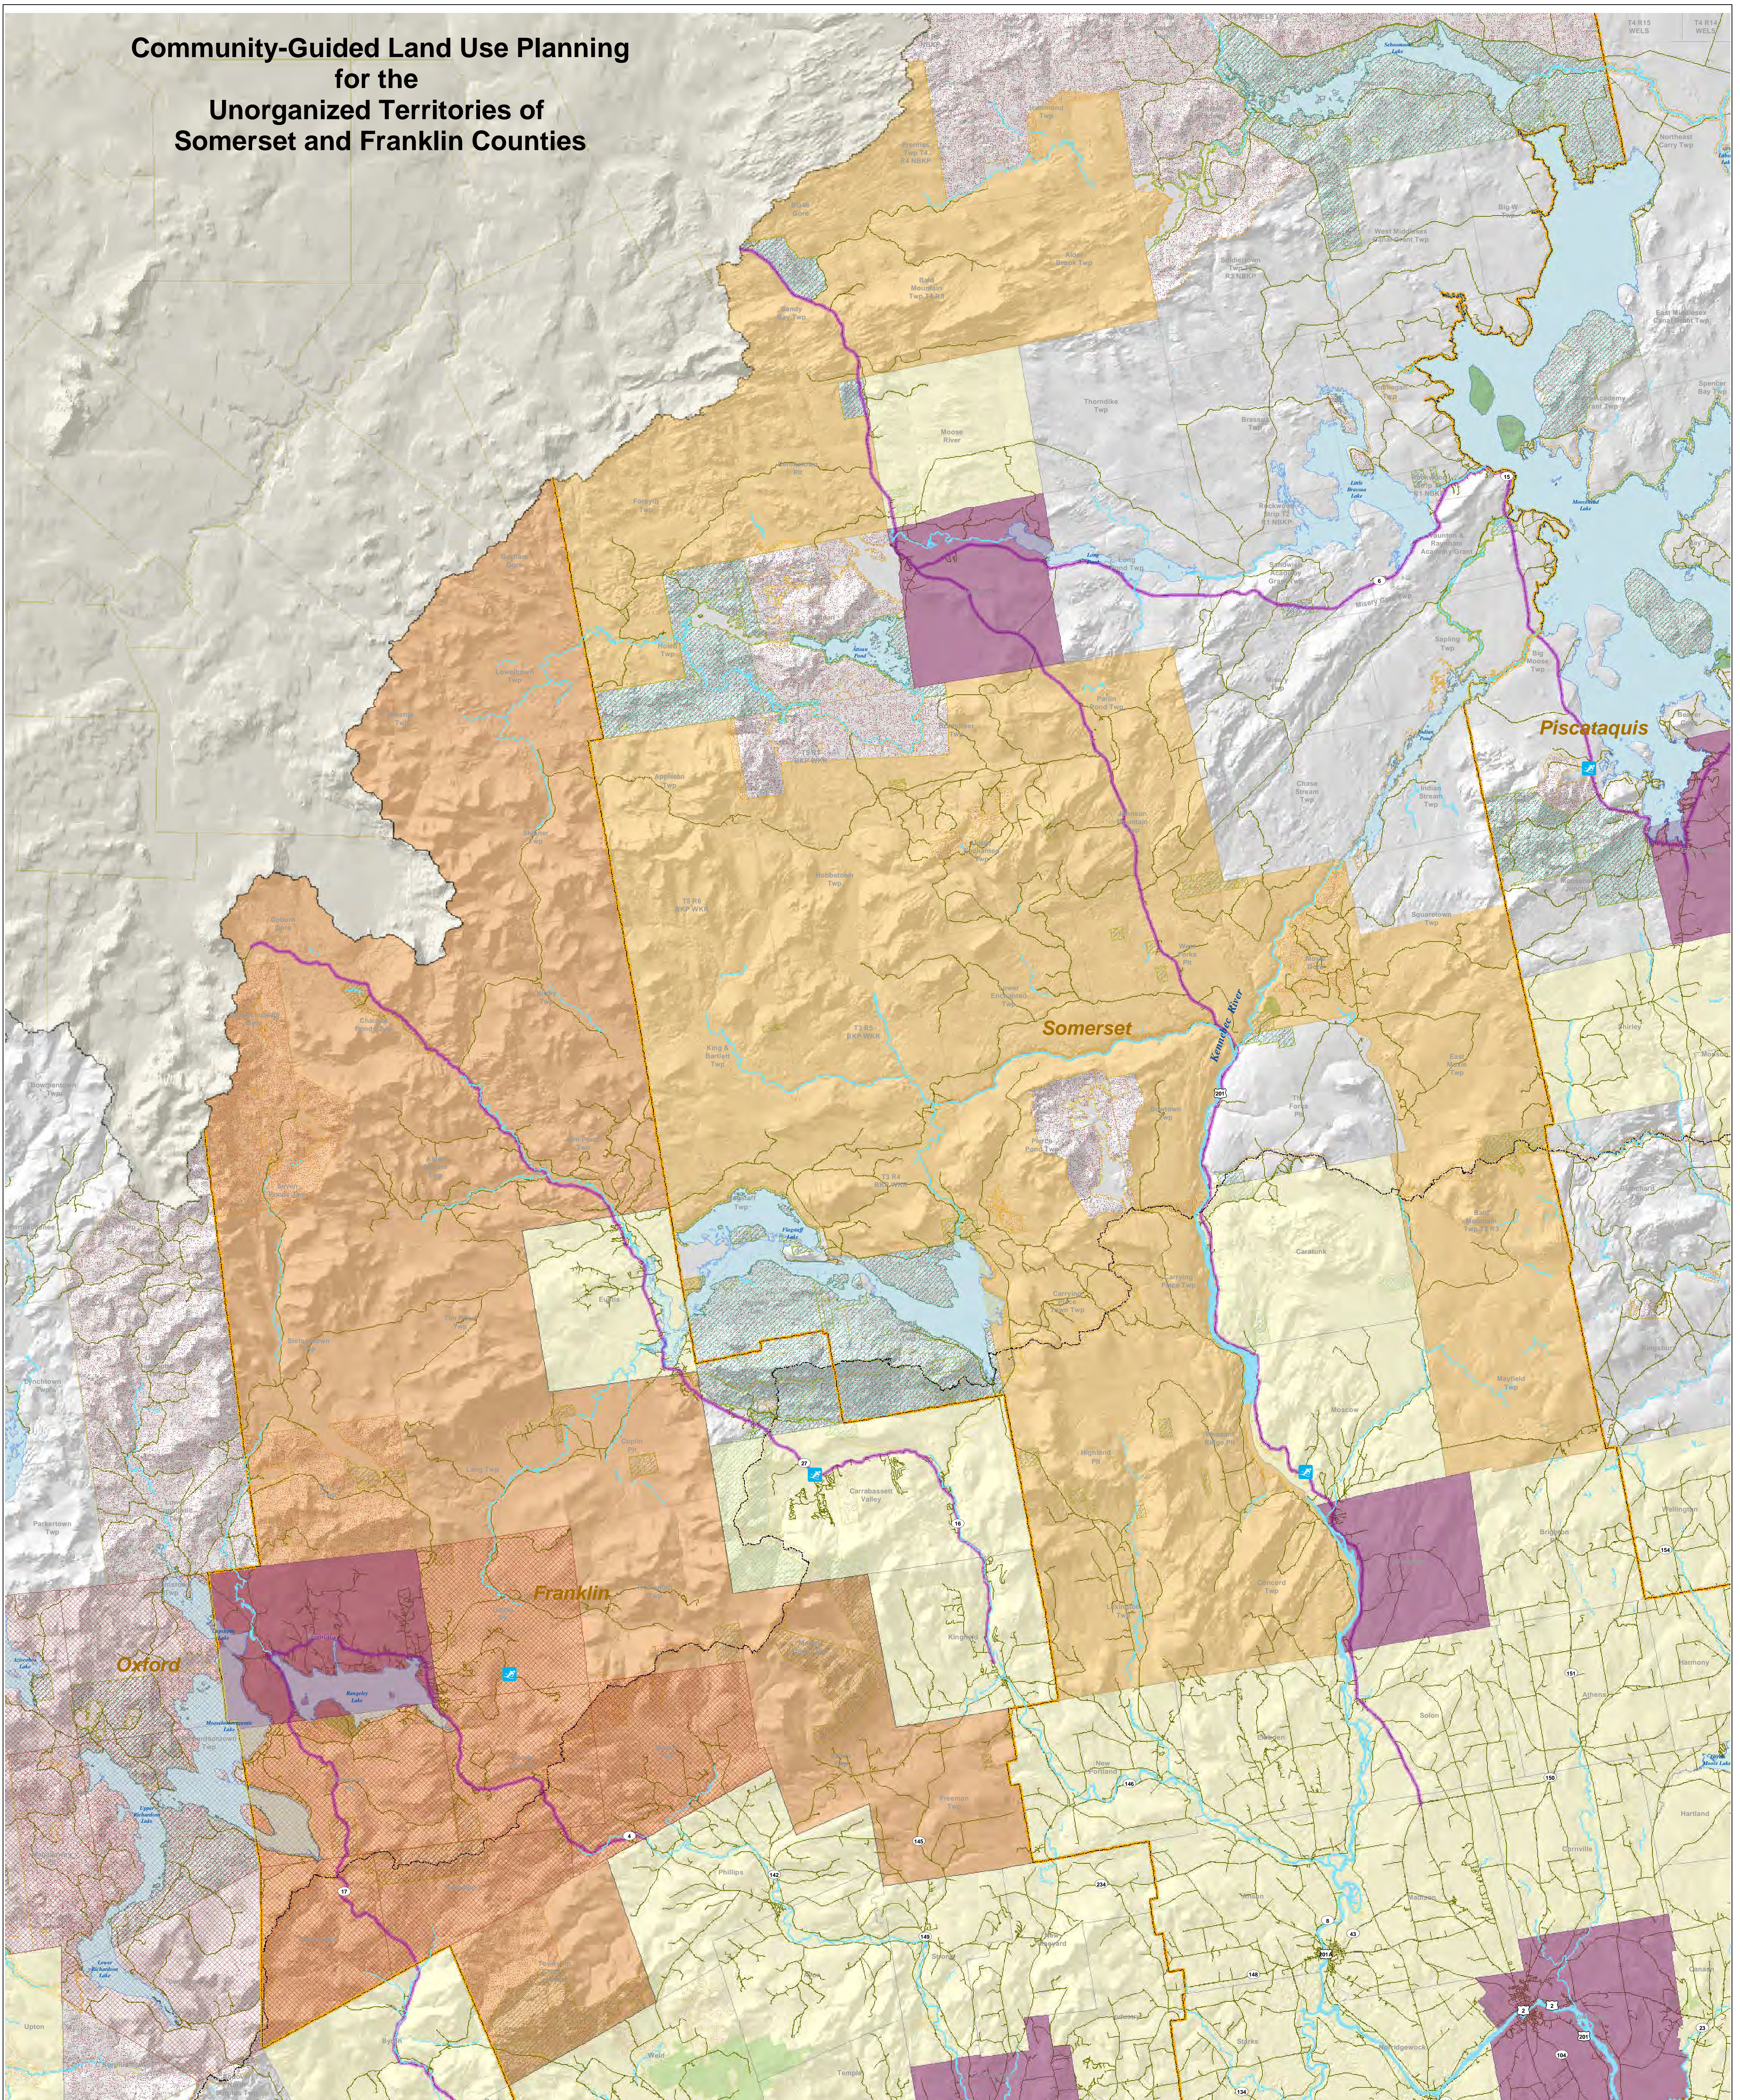

Community-Guided Land Use Planning for the Unorganized Territories of Somerset and Franklin Counties

- | | | |
|-------------------|---------------------|-----------------------|
| Unorganized Towns | Appalachian Trail | State Parks |
| Organized Towns | MEDOT Scenic Byways | Public Reserved Lands |
| County Lines | SCEDC_KVCOG | Conserved Lands |
| Ski Areas | AVCOG | |

Source: DACF, USGS, MEGIS, DOT

June 23, 2014

Community-Guided Land Use Planning for the Unorganized Territories of Somerset and Franklin Counties

- | | | |
|-------------------|---------------------|-----------------------|
| Unorganized Towns | Appalachian Trail | State Parks |
| Organized Towns | MEDOT Scenic Byways | Public Reserved Lands |
| County Lines | SCEDC_KVCOG | Conserved Lands |
| Ski Areas | AVCOG | Service Centers |

Source: DACF, USGS, MEGIS, DOT

June 23, 2014

Community-Guided Land Use Planning for the Unorganized Territories of Somerset and Franklin Counties

- | | | | |
|-------------------|---------------------|-----------------------|---------------------------|
| Unorganized Towns | Appalachian Trail | State Parks | Service Centers |
| Organized Towns | MEDOT Scenic Byways | Public Reserved Lands | Prospectively Zoned Areas |
| County Lines | SCEDC_KVCOG | Conserved Lands | |
| Ski Areas | AVCOG | | |

Source: DACF, USGS, MEGIS, DOT

June 24, 2014

Community-Guided Land Use Planning for the Unorganized Territories of Somerset and Franklin Counties

- | | | | |
|-------------------|---------------------|-----------------------|---------------------------|
| Unorganized Towns | Appalachian Trail | State Parks | Service Centers |
| Organized Towns | MEDOT Scenic Byways | Public Reserved Lands | Prospectively Zoned Areas |
| County Lines | SCEDC_KVCOG | Conserved Lands | |
| Ski Areas | AVCOG | | |