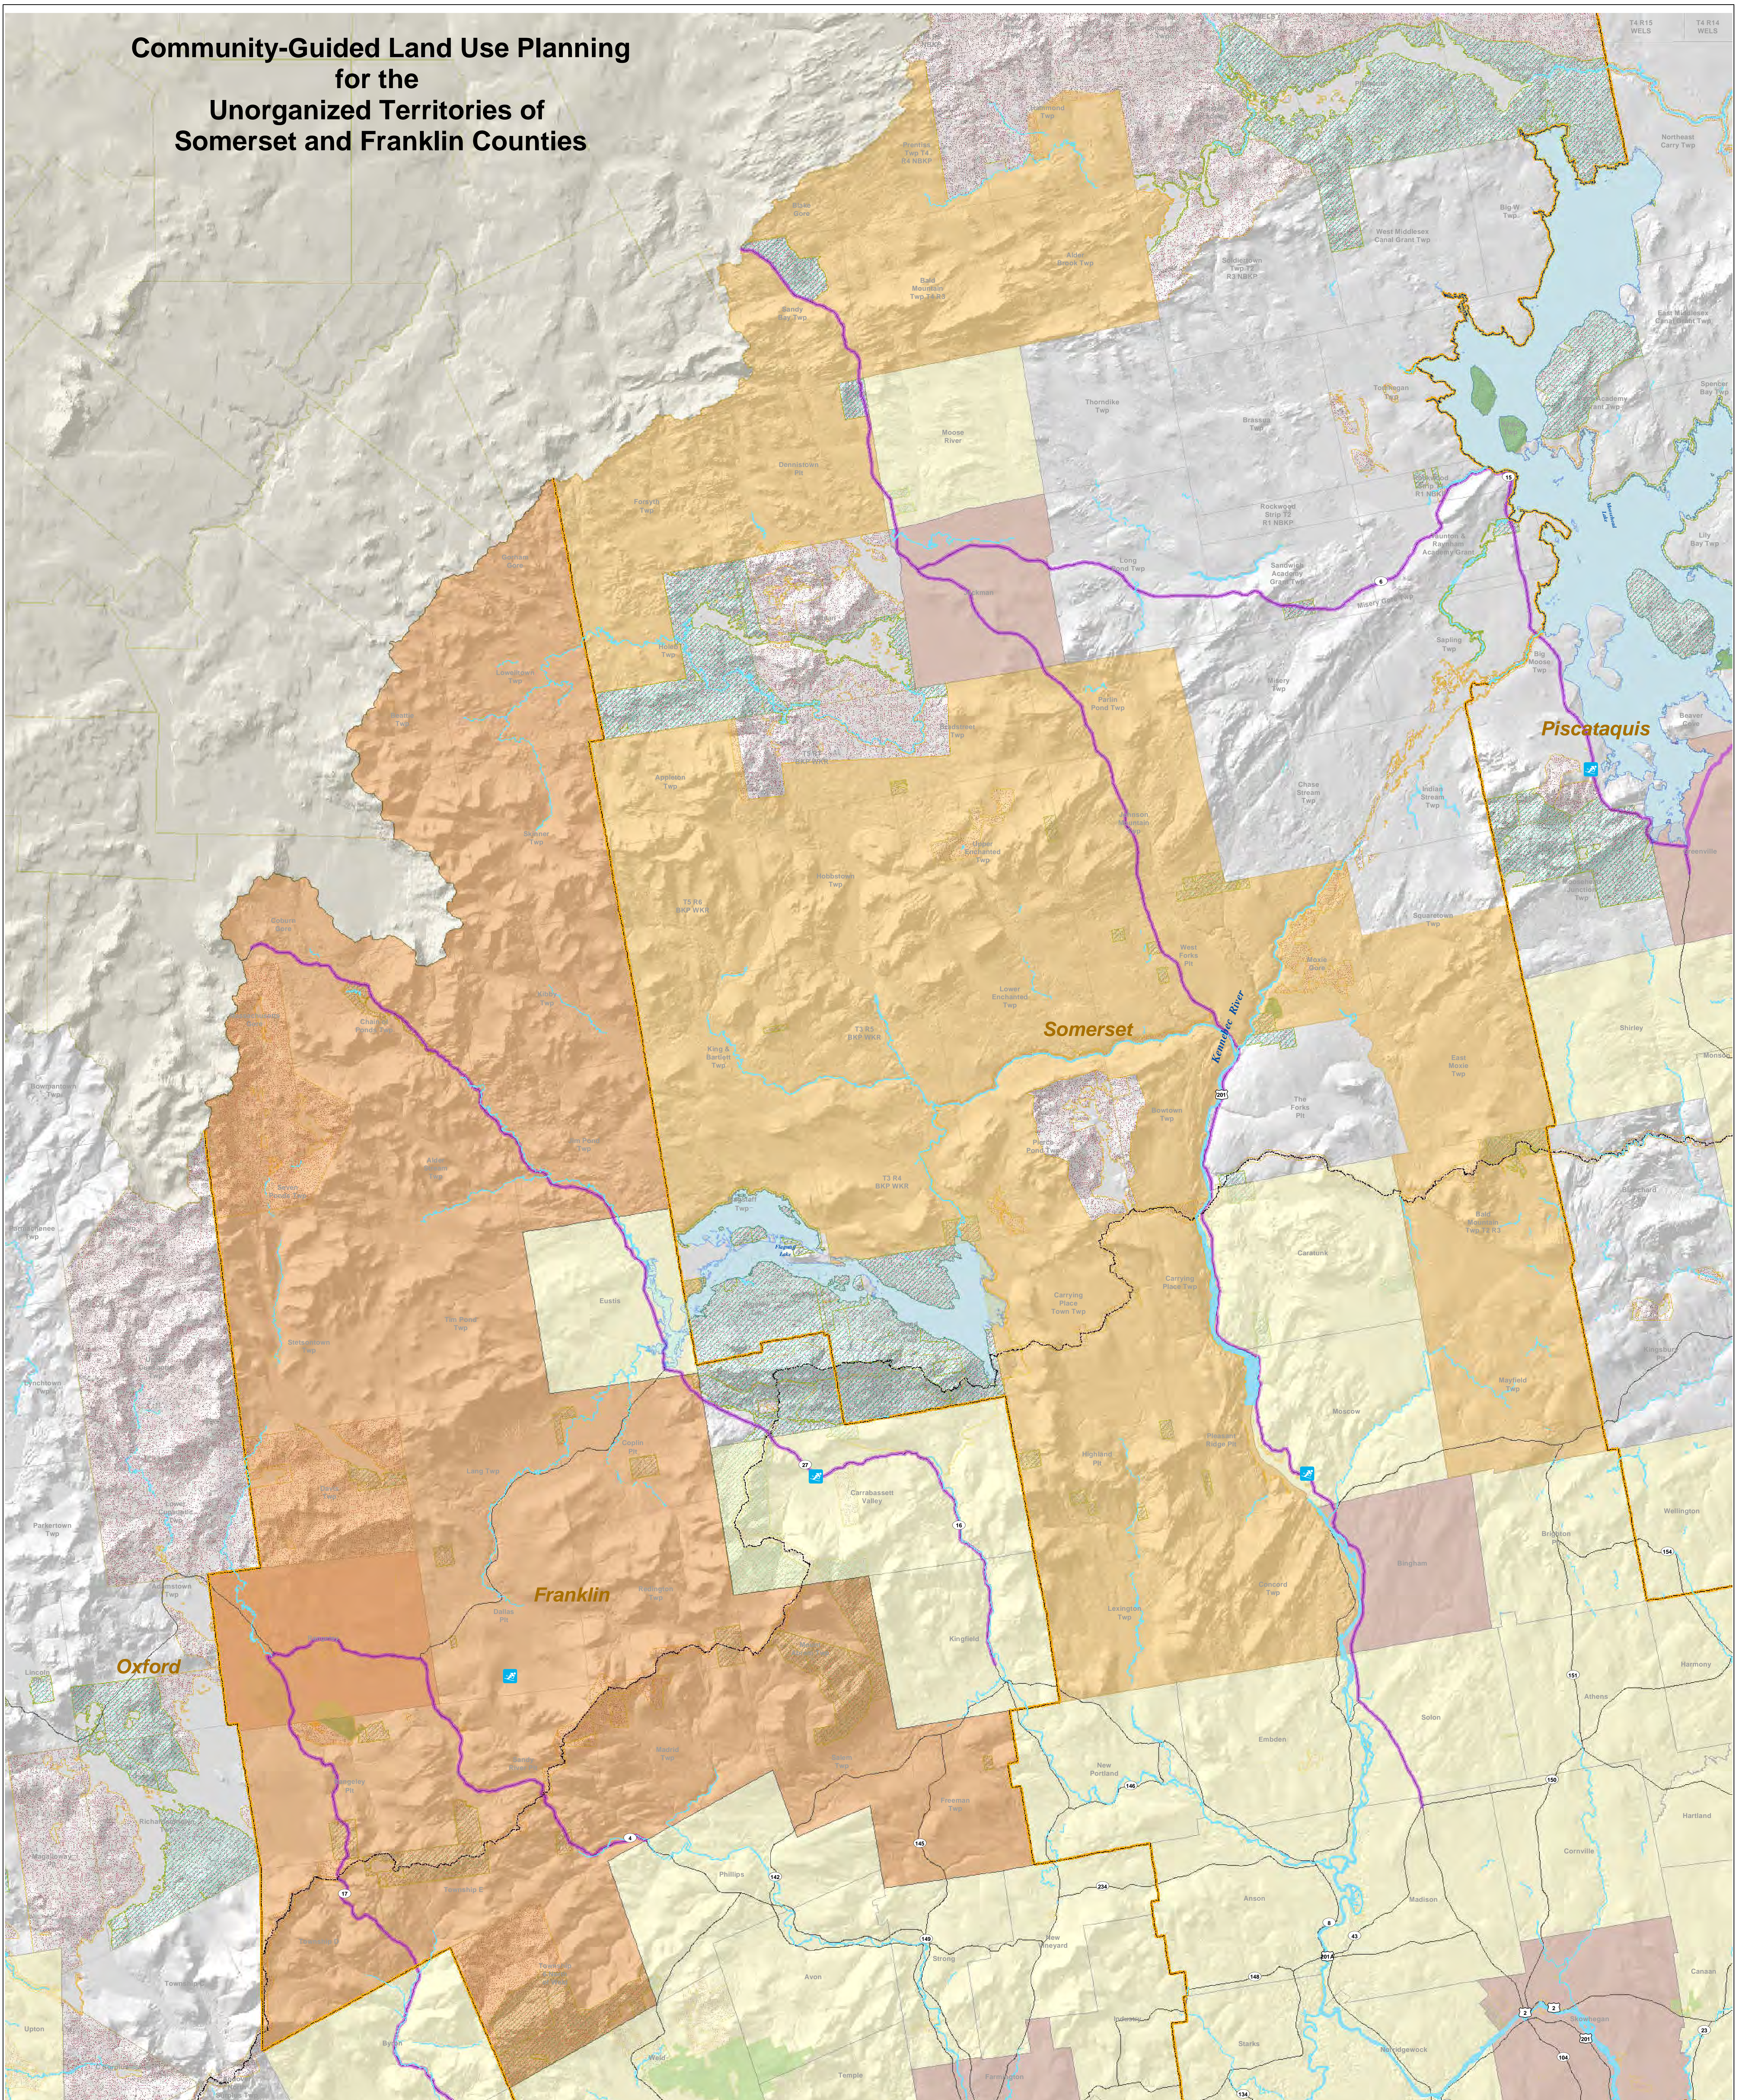

Community-Guided Land Use Planning for the Unorganized Territories of Somerset and Franklin Counties

- | | | |
|-------------------|---------------------|-----------------------|
| Unorganized Towns | Appalachian Trail | State Parks |
| Organized Towns | MEDOT Scenic Byways | Public Reserved Lands |
| County Lines | SCEDC_KVCOG | Conserved Lands |
| Ski Areas | AVCOG | |

Source: DACF, USGS, MEGIS, DOT

June 23, 2014

Community-Guided Land Use Planning for the Unorganized Territories of Somerset and Franklin Counties

- | | | |
|-------------------|---------------------|-----------------------|
| Unorganized Towns | Appalachian Trail | State Parks |
| Organized Towns | MEDOT Scenic Byways | Public Reserved Lands |
| County Lines | SCEDC_KVCOG | Conserved Lands |
| Ski Areas | AVCOG | Service Centers |

Source: DACF, USGS, MEGIS, DOT

June 23, 2014

Community-Guided Land Use Planning for the Unorganized Territories of Somerset and Franklin Counties

- | | | | |
|-------------------|---------------------|-----------------------|---------------------------|
| Unorganized Towns | Appalachian Trail | State Parks | Service Centers |
| Organized Towns | MEDOT Scenic Byways | Public Reserved Lands | Prospectively Zoned Areas |
| County Lines | SCEDC_KVCOG | Conserved Lands | |
| Ski Areas | AVCOG | | |

Source: DACF, USGS, MEGIS, DOT

June 24, 2014

Community-Guided Land Use Planning for the Unorganized Territories of Somerset and Franklin Counties

- | | | | |
|-------------------|---------------------|-----------------------|---------------------------|
| Unorganized Towns | Appalachian Trail | State Parks | Service Centers |
| Organized Towns | MEDOT Scenic Byways | Public Reserved Lands | Prospectively Zoned Areas |
| County Lines | SCEDC_KVCOG | Conserved Lands | |
| Ski Areas | AVCOG | | |