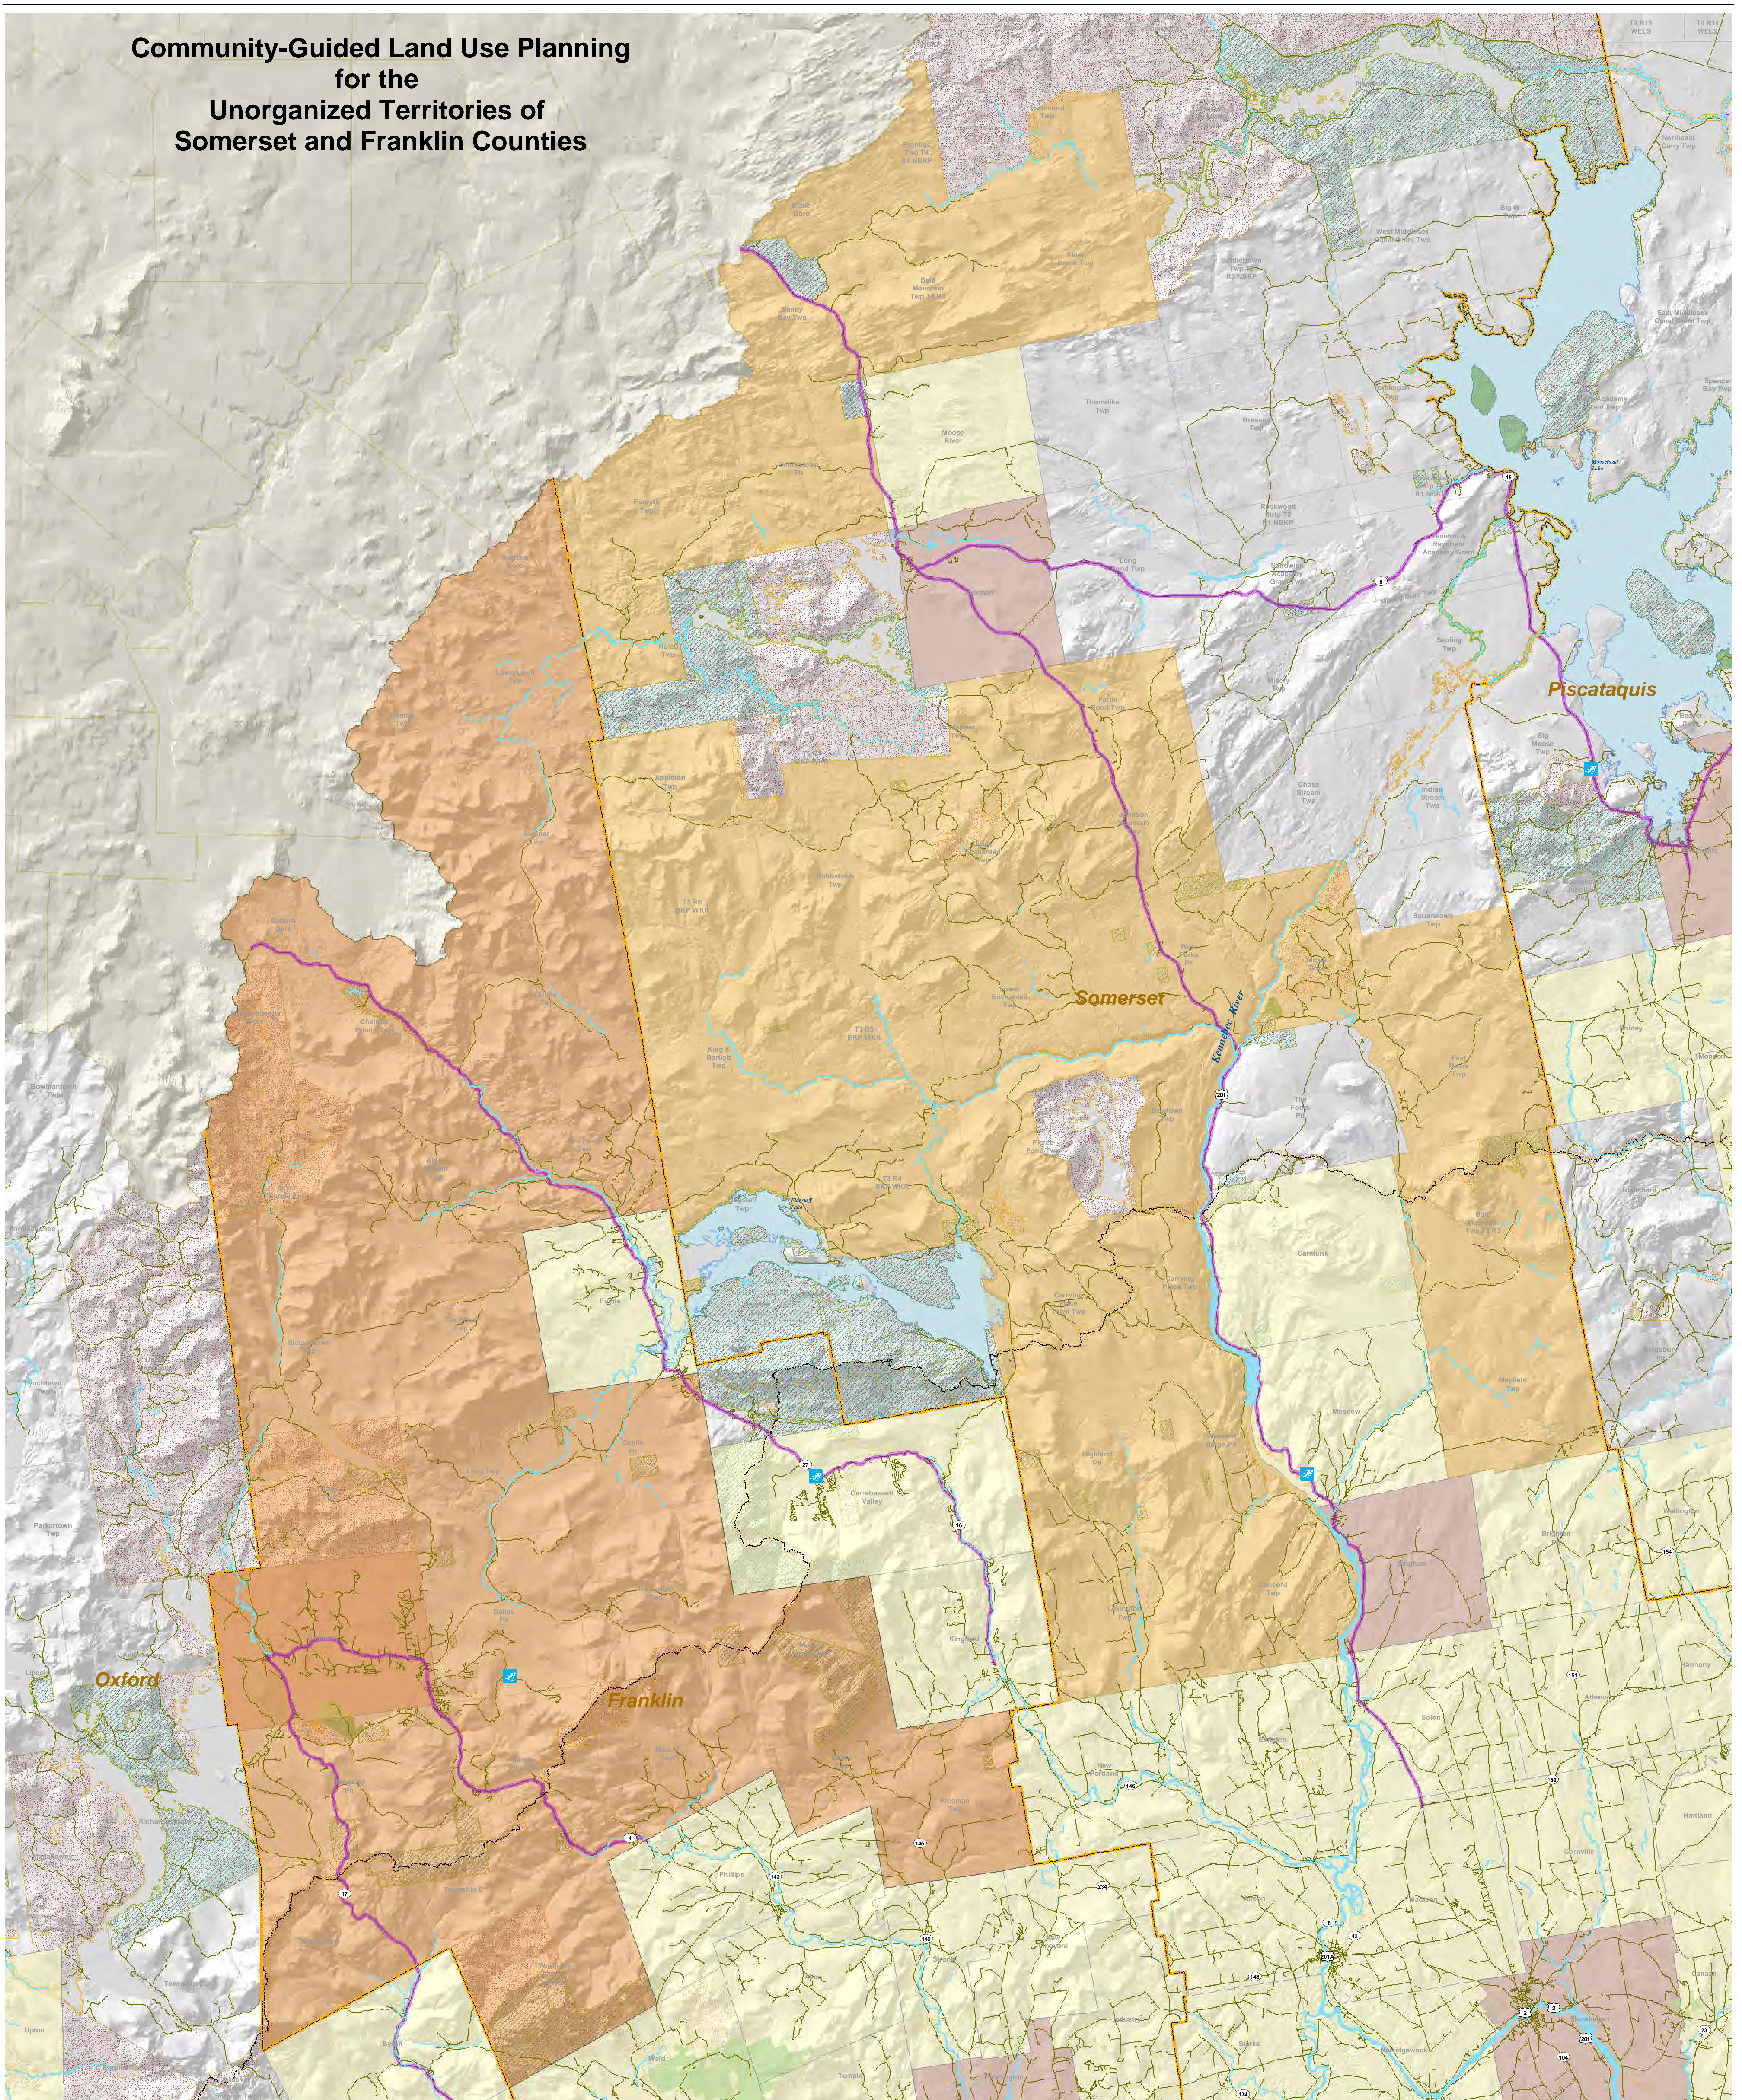

Community-Guided Land Use Planning for the Unorganized Territories of Somerset and Franklin Counties

Unorganized Towns	Appalachian Trail	State Parks
Organized Towns	MEDOT Scenic Byways	Public Reserved Lands
County Lines	SCEDC_KVCOG	Conserved Lands
Ski Areas	AVCOG	Service Centers

Source: DACF, USGS, MEGIS, DOT

June 23, 2014