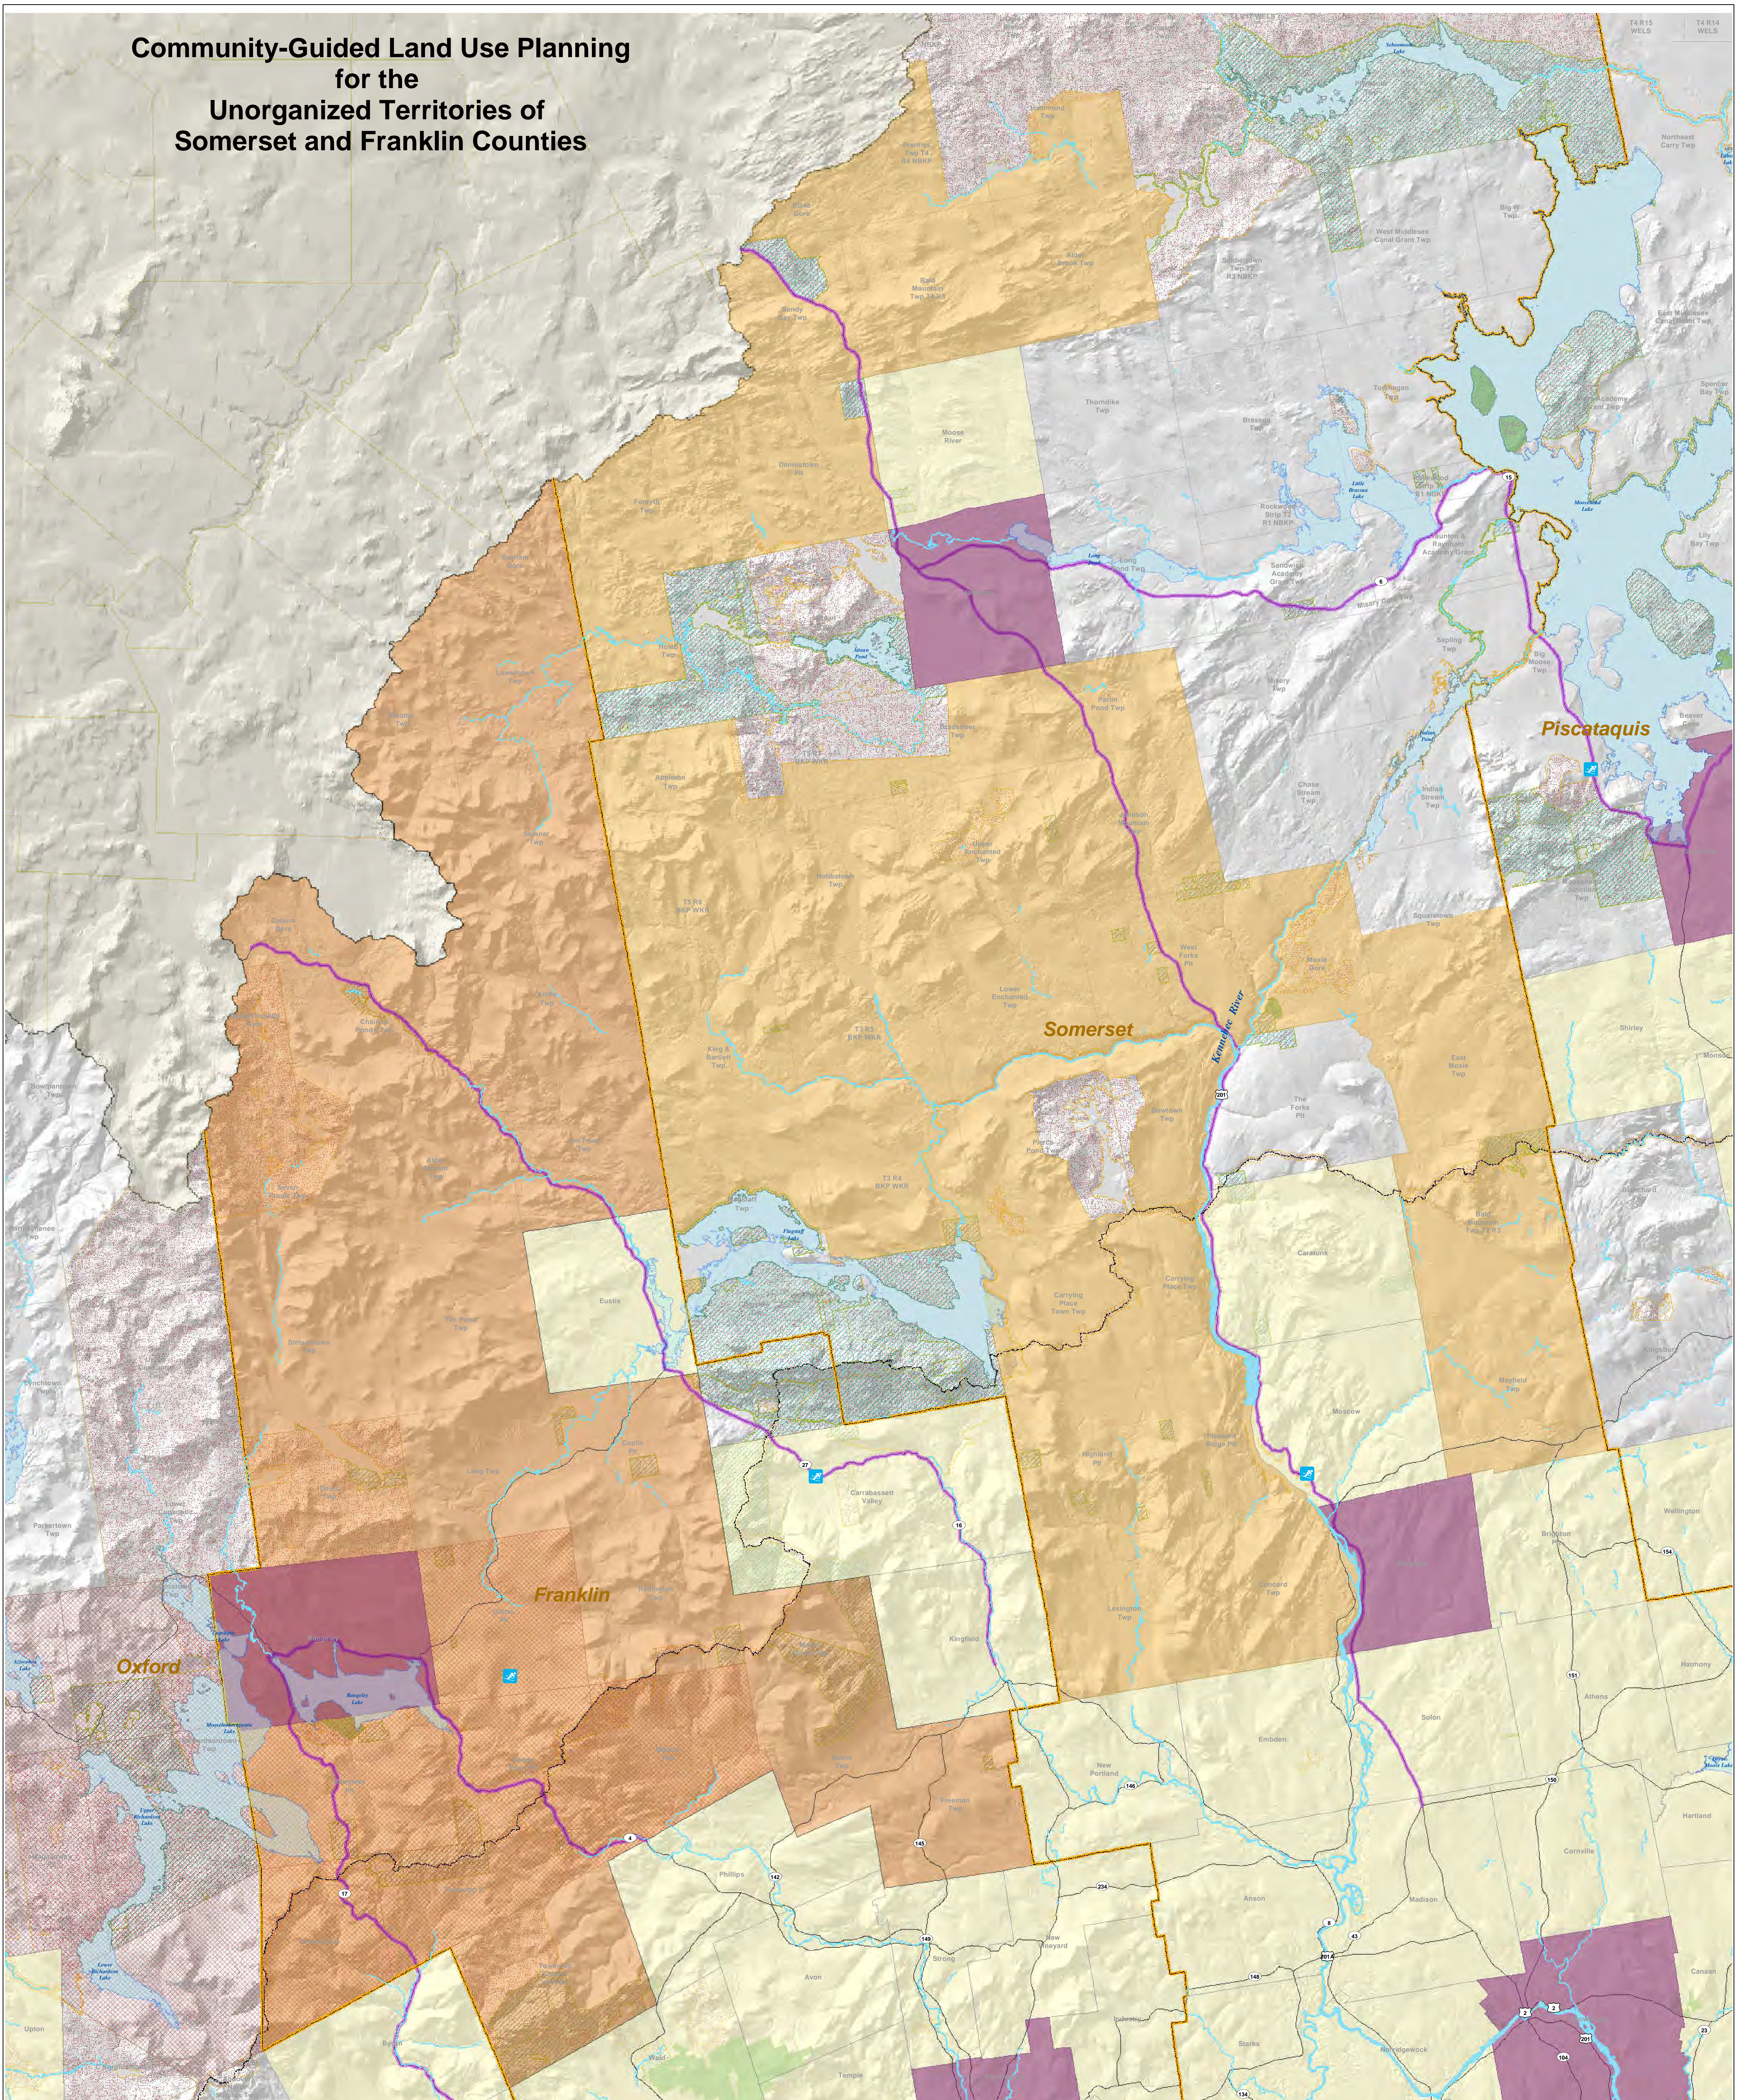

Community-Guided Land Use Planning for the Unorganized Territories of Somerset and Franklin Counties

- | | | |
|-------------------|---------------------|-----------------------|
| Unorganized Towns | Appalachian Trail | State Parks |
| Organized Towns | MEDOT Scenic Byways | Public Reserved Lands |
| County Lines | SCEDC_KVCOG | Conserved Lands |
| Ski Areas | AVCOG | |

Source: DACF, USGS, MEGIS, DOT

June 23, 2014

Community-Guided Land Use Planning for the Unorganized Territories of Somerset and Franklin Counties

- | | | | |
|-------------------|---------------------|-----------------------|---------------------------|
| Unorganized Towns | Appalachian Trail | State Parks | Service Centers |
| Organized Towns | MEDOT Scenic Byways | Public Reserved Lands | Prospectively Zoned Areas |
| County Lines | SCEDC_KVCOG | Conserved Lands | |
| Ski Areas | AVCOG | | |

Source: DACF, USGS, MEGIS, DOT

June 24, 2014

Community-Guided Land Use Planning for the Unorganized Territories of Somerset and Franklin Counties

- | | | | |
|-------------------|---------------------|-----------------------|---------------------------|
| Unorganized Towns | Appalachian Trail | State Parks | Service Centers |
| Organized Towns | MEDOT Scenic Byways | Public Reserved Lands | Prospectively Zoned Areas |
| County Lines | SCEDC_KVCOG | Conserved Lands | |
| Ski Areas | AVCOG | | |

Community-Guided Land Use Planning for the Unorganized Territories of Somerset and Franklin Counties

- | | | | |
|-------------------|---------------------|-----------------------|---------------------------|
| Unorganized Towns | Appalachian Trail | State Parks | Service Centers |
| Organized Towns | MEDOT Scenic Byways | Public Reserved Lands | Prospectively Zoned Areas |
| County Lines | SCEDC_KVCOG | Conserved Lands | |
| Ski Areas | AVCOG | | |